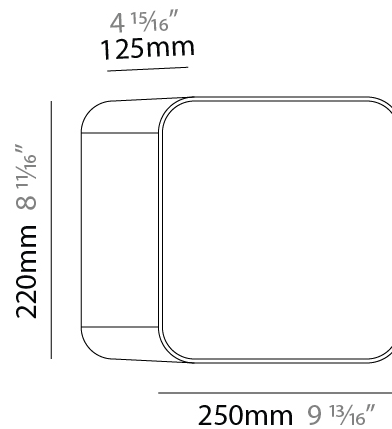

CUBE SURFACE

D72001- -

base number   Color   Finish
                         Temperature   Options

1. To build a product code in our configurator select the specify button on the base model # product page
2. To build a manual product code on this datasheet choose from the options listed below in blue font and add the suffix to the base model #

GENERAL

Series: Cube
Brand: Tunto
Division: Design
Mounting Type: Surface
Mounting Location: Wall / Ceiling
Subcategory: Ambient

PHYSICAL

Shape: Rectangle
Length (mm): 250
Length (in): $9 \frac{13}{16}$
Height (mm): 165
Depth (mm): 220
Height (in): $6 \frac{1}{2}$
Depth (in): $8 \frac{11}{16}$
Light Distribution: Direct
Diffuser: Opal
[Fixture Finish: BIR / OAK / WAL](#)
Fixture Material: Wood

ELECTRICAL

Lamp Type: LED
Input Wattage (W): 16
Dimming: Tri-Mode (Non-Dimming and Phase Dimming (120Vac only) and 0-10V Dimming)
Driver Included: Yes
Driver Location: Integrated
Driver Type: Constant Current - Universal
Driver Class: Class 2
Input Voltage (V): 120 - 277
Constant Current (MA): 700

LED

[Color Temperature (°K): 2700 / 3000 / 4000](#)
Nominal Lumen (lm): 440
CRI: >93 CRI
Lamp Life (hrs): 50000

OPTICAL

RATINGS AND CERTIFICATIONS

Certified By: Certified for North American Standards
IP rating: IP20